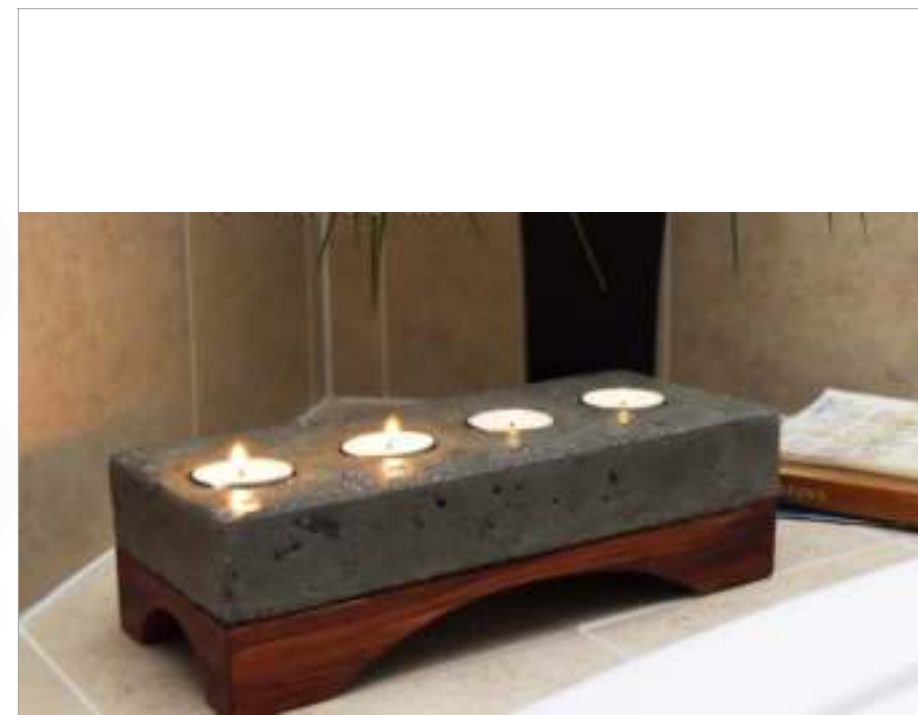

इdā Decor

Decorative T-lights

DTL 1 Special edition T lights that celebrate the indian festivity and "Swagatam"(Welcome) tradition

DTL 1
Decor T lights slab

DTL 3
Decor T lights cubes

Custom 3D Diya style T-Lights that are colourful and best for Christmas and Diwali decor.