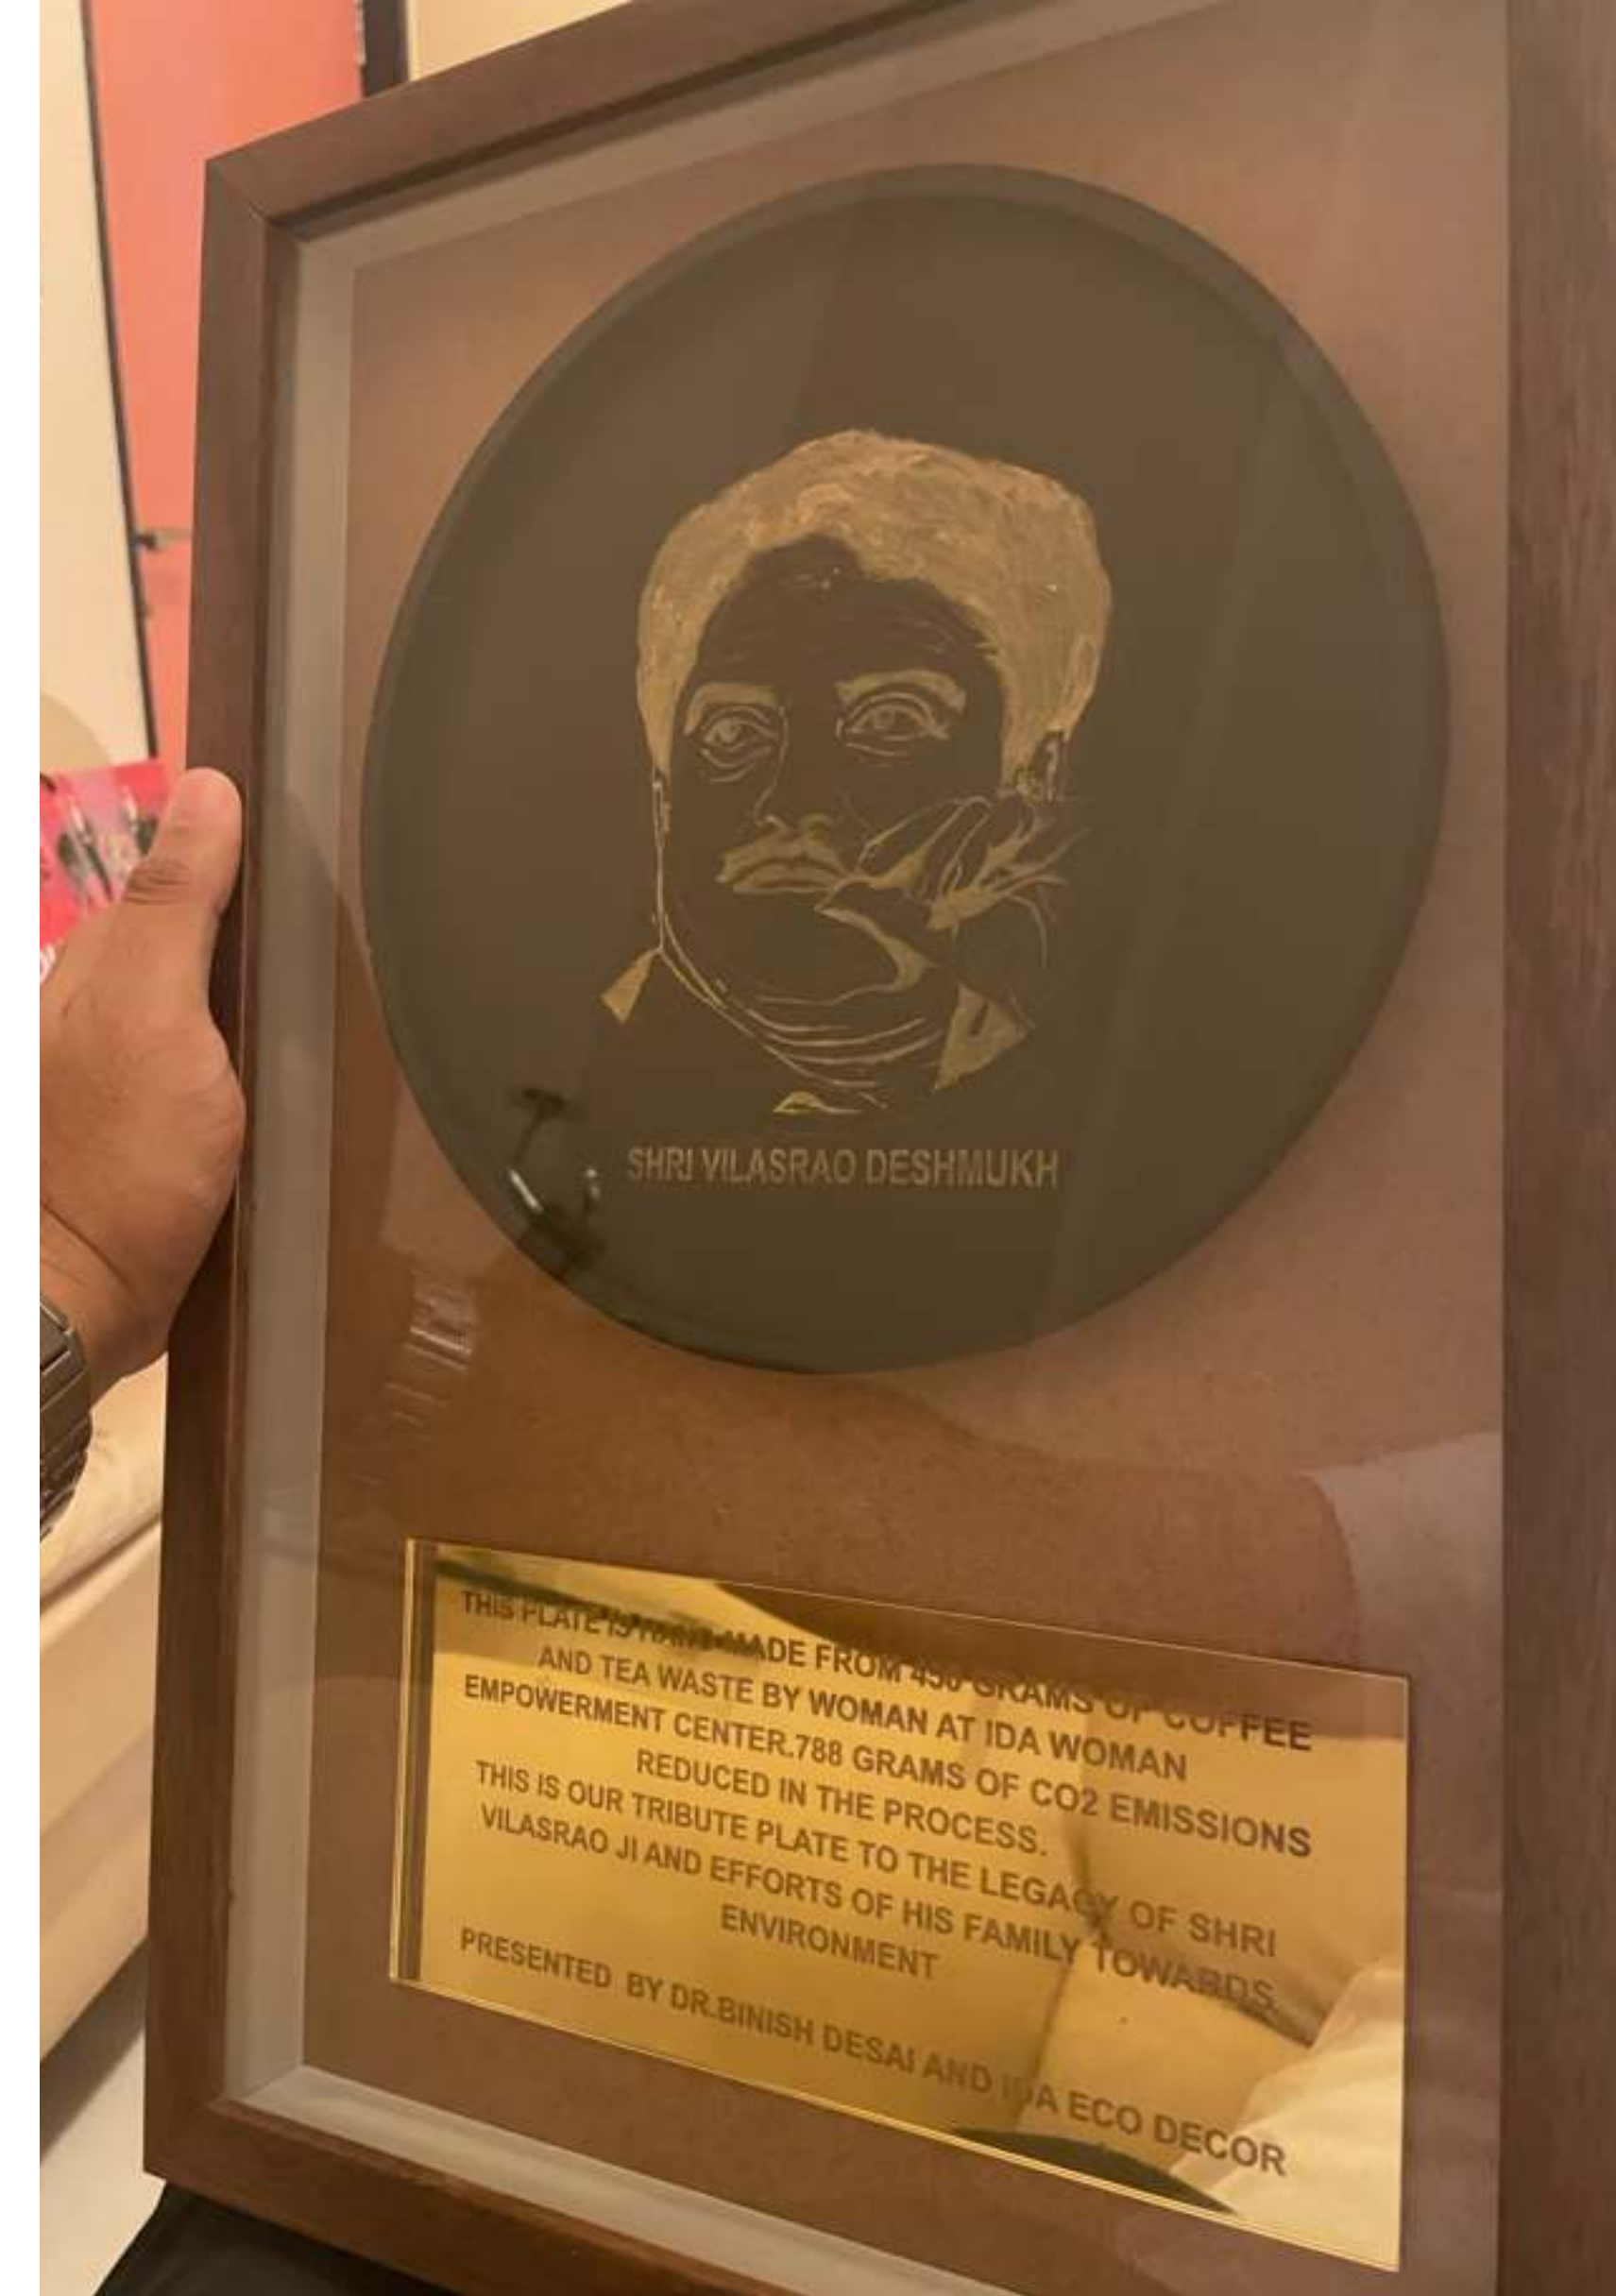

Shri Vilasrao Deshmukh Memorabilia

This plate was presented to Shri Vilasrao ji's family on his birth anniversary as a honour of the family's vision towards environment and sustainable development. The plate was made from 450 grams coffee and tea waste resulting in 788 grams of carbon emission reduction.