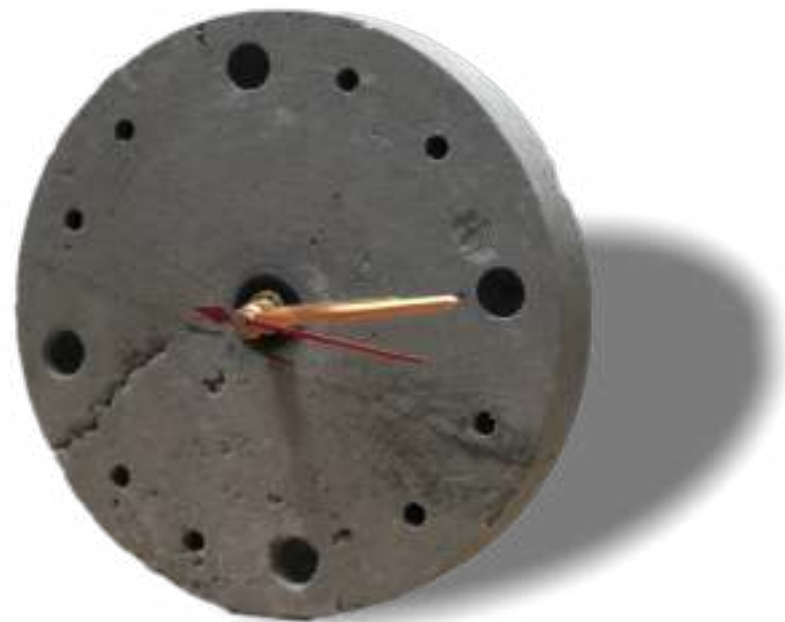

Table clock Rectagle

TC 4

Table clock Circular

TC 5

Table clock uneven

Eco Clocks
Hand painted unique design clocks
made from waste.

इdā Premium

इदा Eco Lights